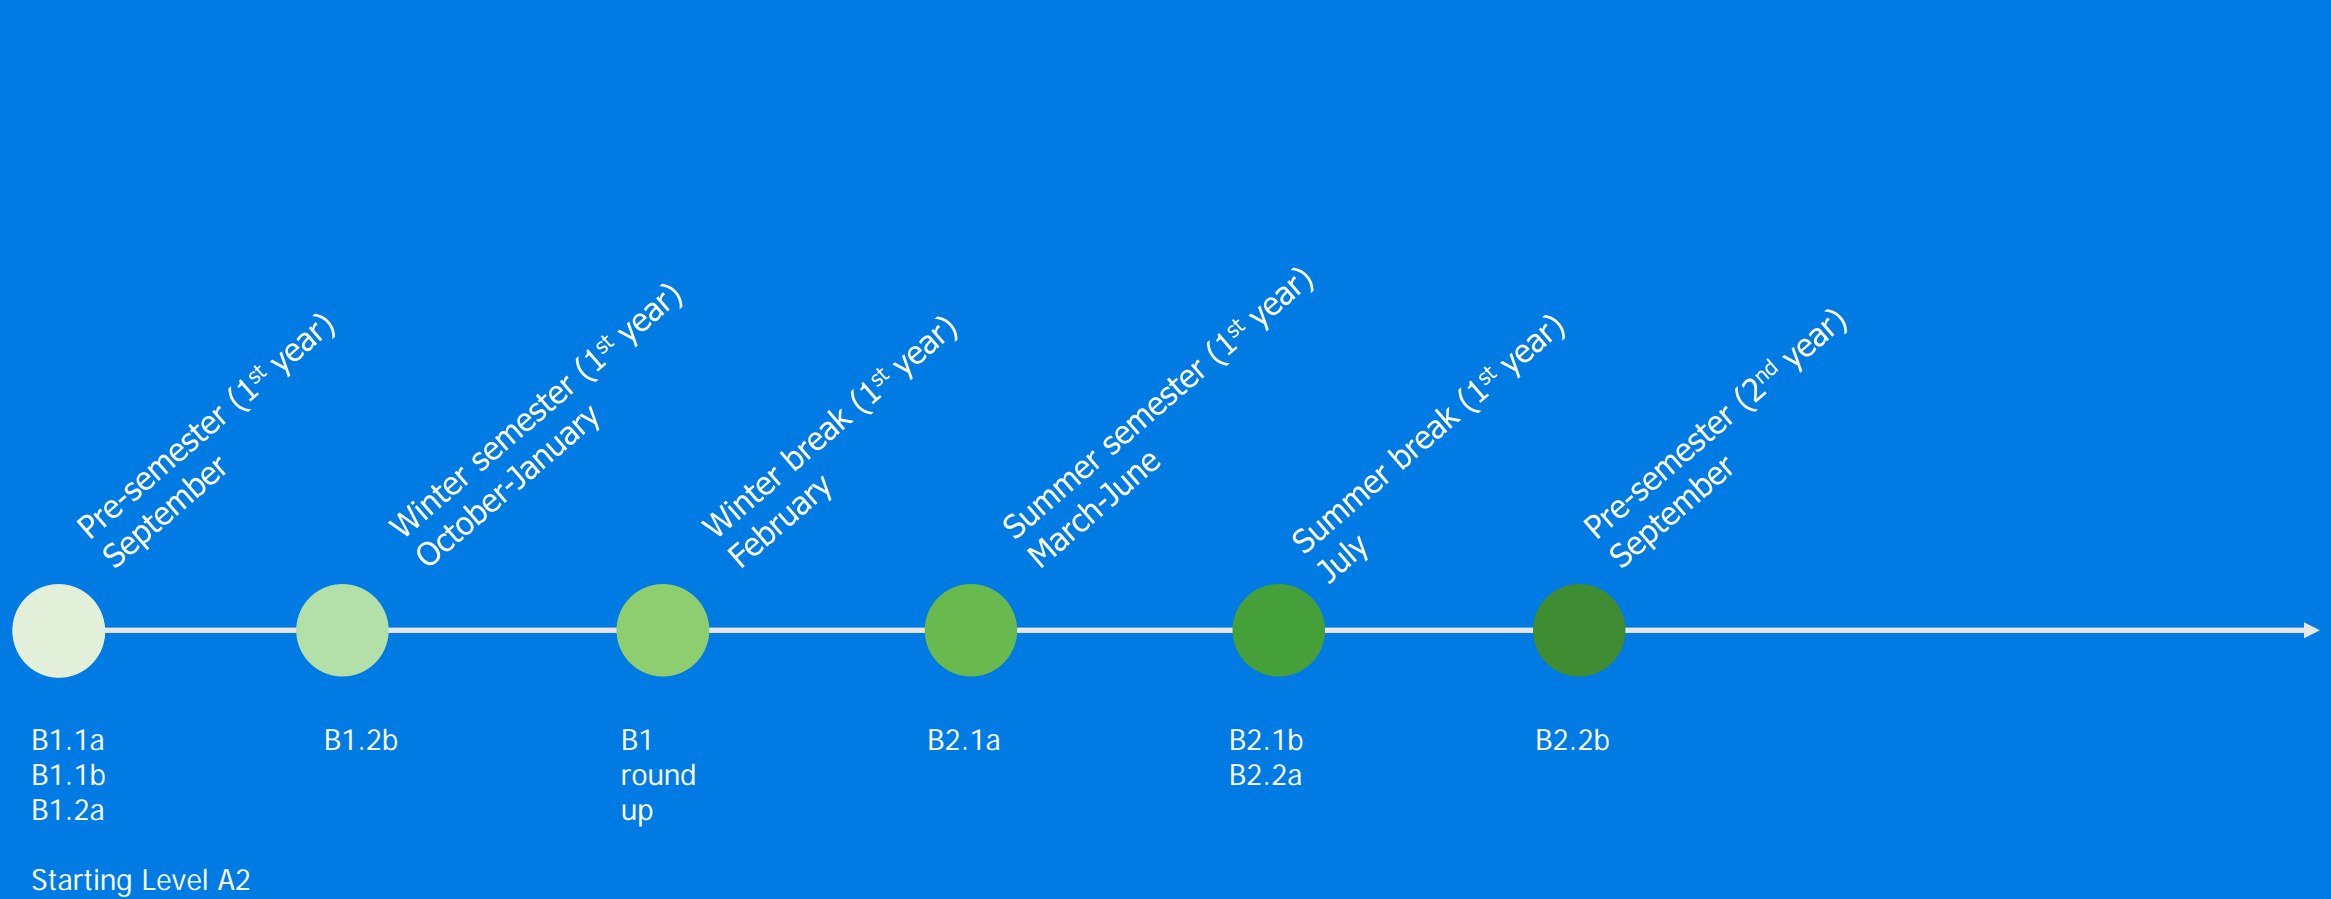

Language Learning Paths

Which steps will take me to my language goals for the German, Italian and English language?

- Path 1 – Starting level A0
- Path 2 – Starting level A1
- Path 3 – Starting level A2
- Path 4 – Starting level B1

Language Learning Paths

Path 1 - From A0 to B2 = total 430 h

Language Learning Paths

Path 2 - From A1 to B2 = total 410 h

Language Learning Paths

Path 3 - From A2 to B2 = total 310 h

Language Learning Paths

Path 4 - From B1 to B2 = total 140 h