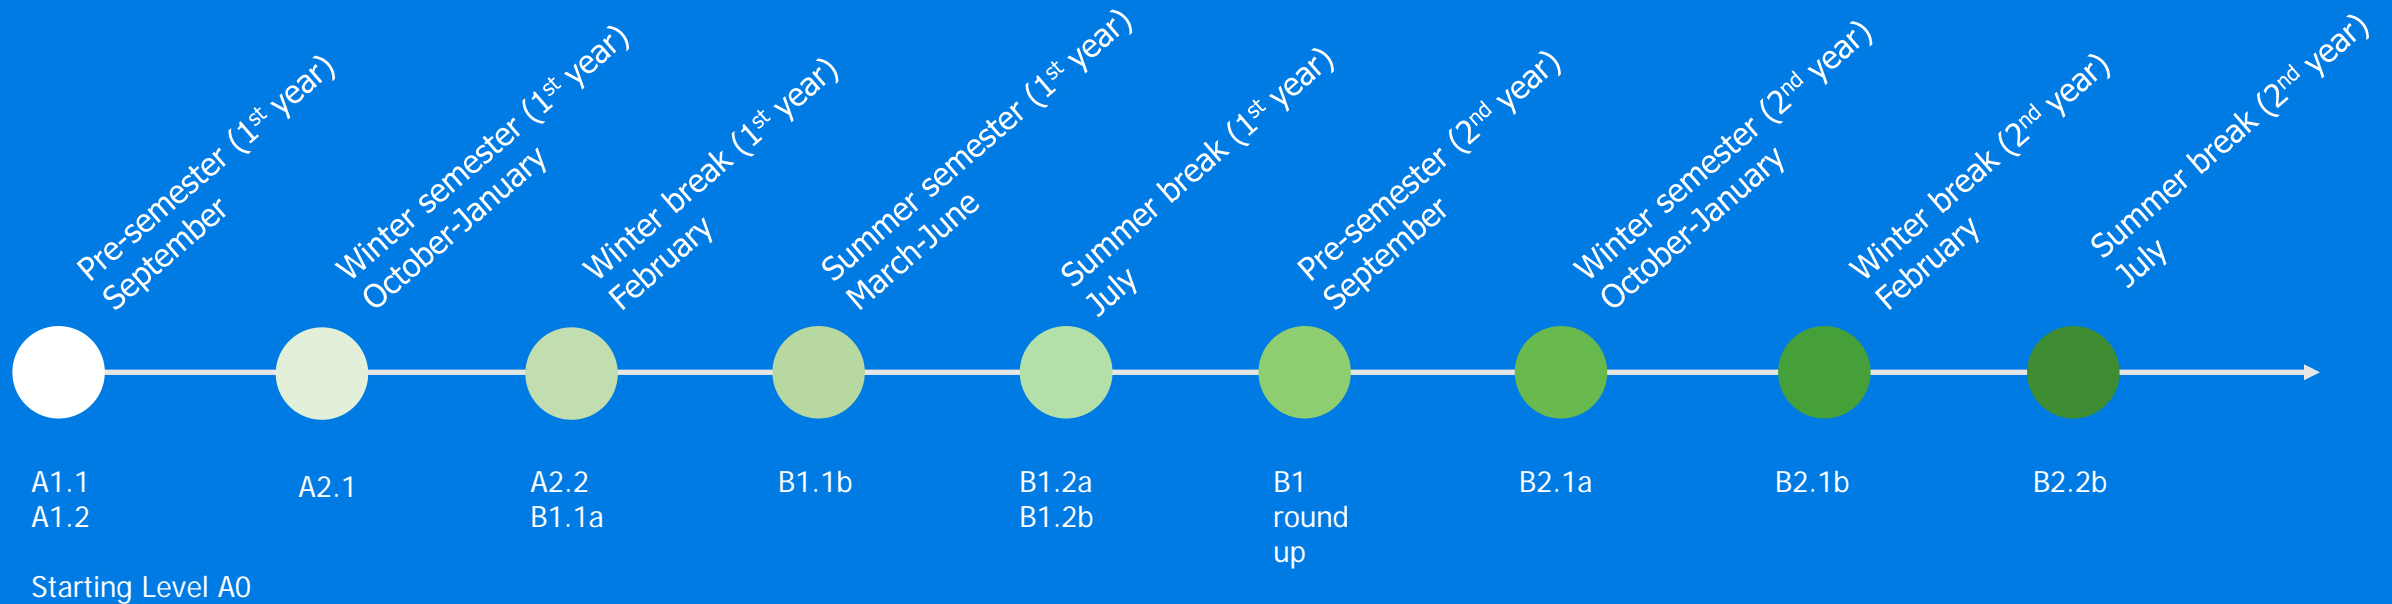

Language Learning Paths

Which steps will take me to my language goals for the German, Italian and English language?

- Path 1 – Starting level A0
- Path 2 – Starting level A1
- Path 3 – Starting level A2
- Path 4 – Starting level B1

Language Learning Paths

Path 1 - From A0 to B2 = total 430 h

Language Learning Paths

Path 2 - From A1 to B2 = total 410 h

Language Learning Paths

Path 3 - From A2 to B2 = total 310 h

Language Learning Paths