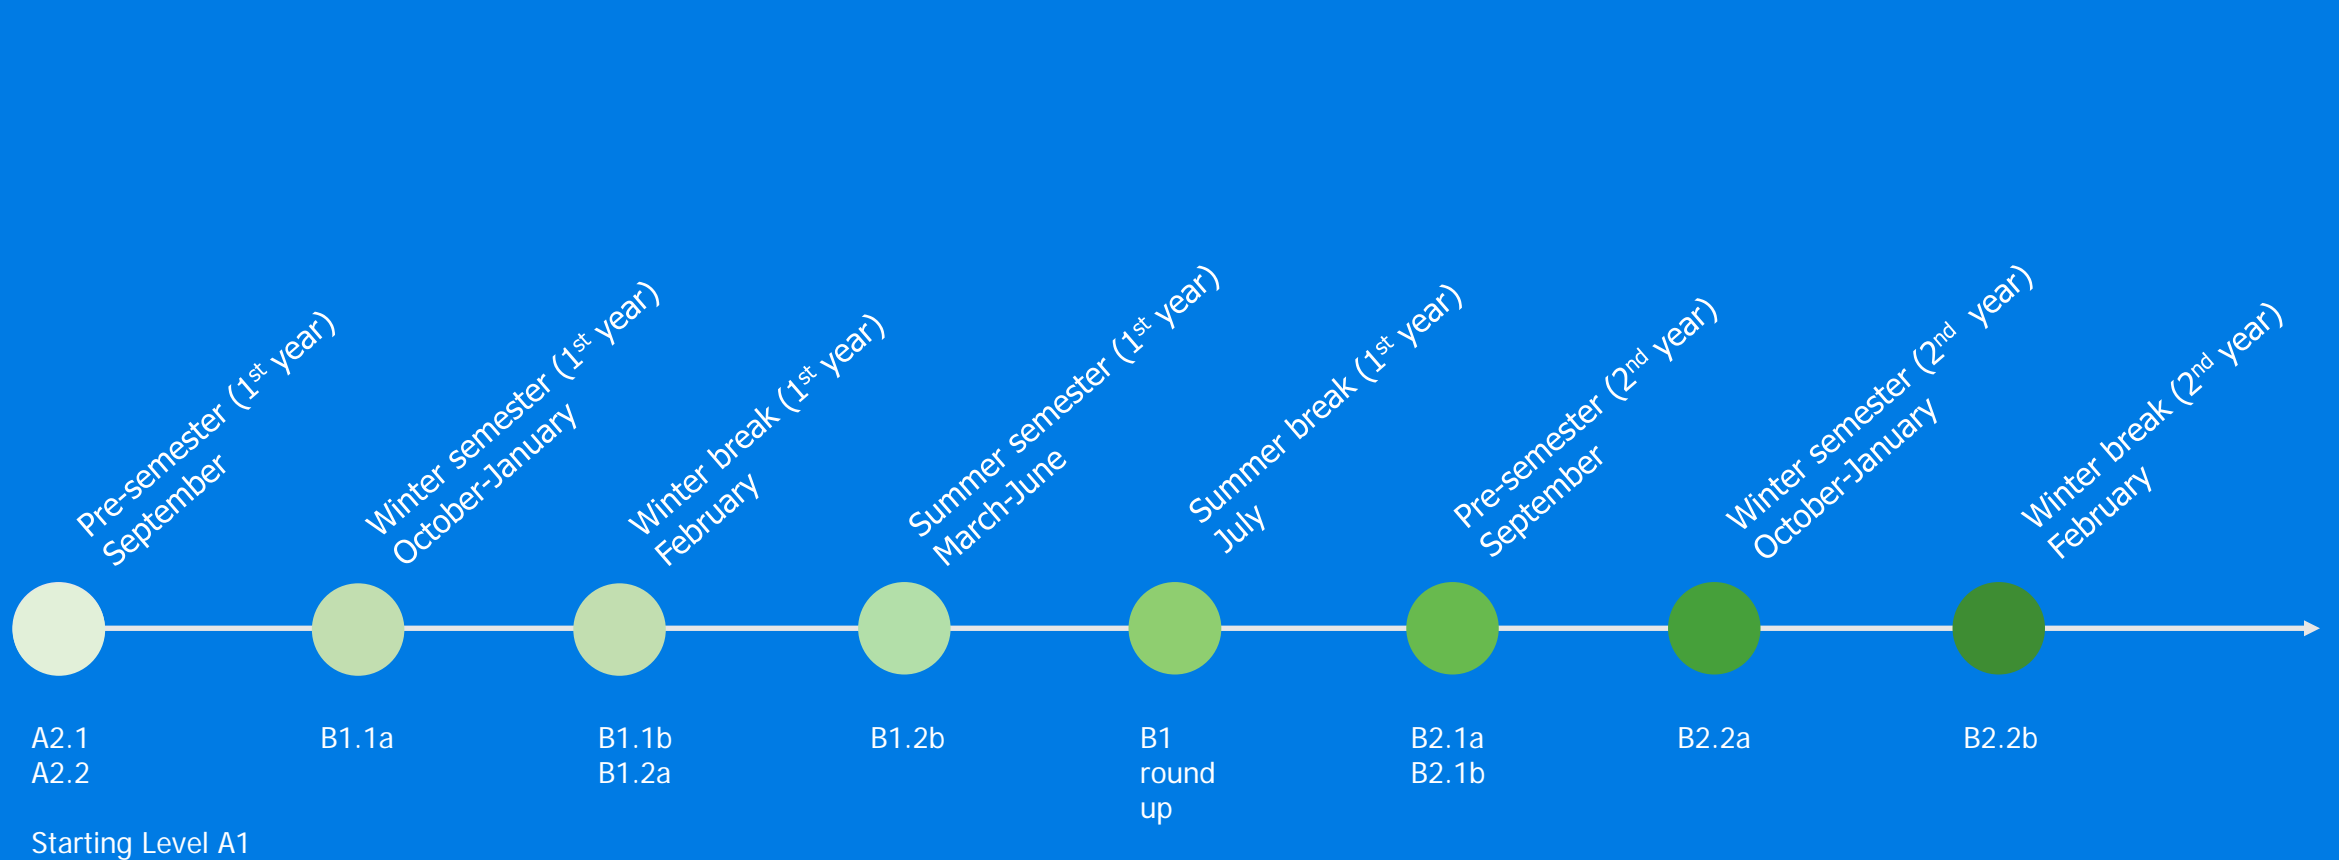

Language Learning Paths

Which steps will take me to my language goals for the German, Italian and English language?

- Path 1 – Starting level A0
- Path 2 – Starting level A1
- Path 3 – Starting level A2
- Path 4 – Starting level B1

Language Learning Paths

Path 1 - From A0 to B2 = total 430 h

Language Learning Paths

Path 2 - From A1 to B2 = total 410 h

Language Learning Paths

Path 3 - From A2 to B2 = total 310 h

Language Learning Paths

Path 4 - From B1 to B2 = total 140 h