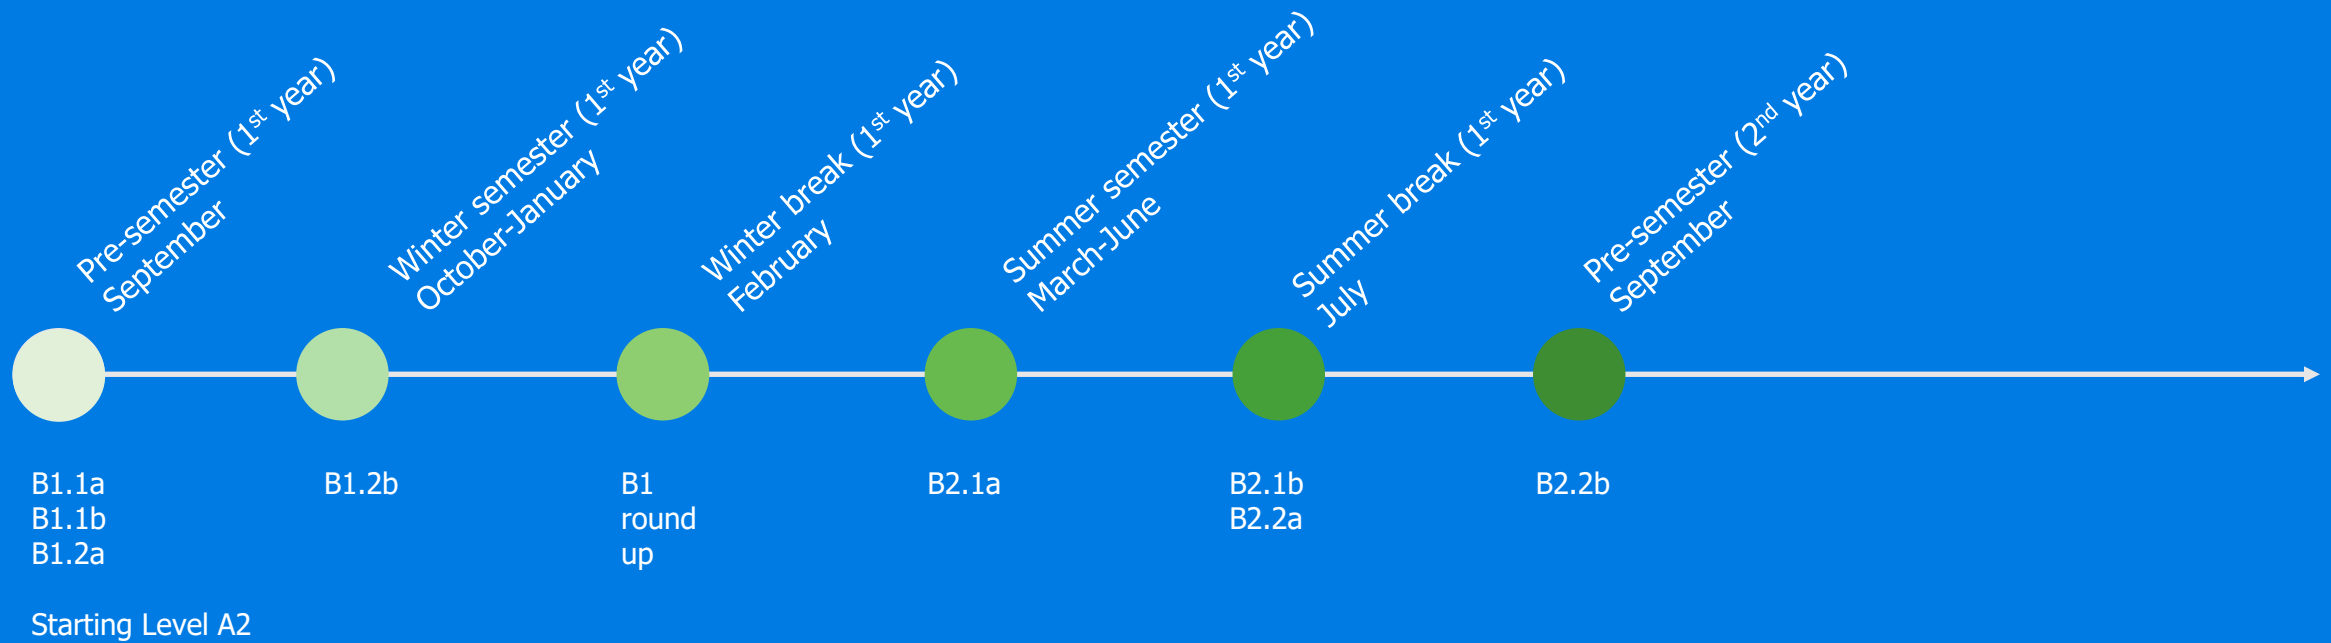

Language Learning Paths

Which steps will take me to my language goals for the German, Italian and English language?

- Path 1 – Starting level A0
- Path 2 – Starting level A1
- Path 3 – Starting level A2
- Path 4 – Starting level B1

Language Learning Paths

Path 1 - From A0 to B2 = total 430 h

Language Learning Paths

Path 2 - From A1 to B2 = total 410 h

Language Learning Paths

Path 3 - From A2 to B2 = total 310 h

Language Learning Paths

Path 4 - From B1 to B2 = total 140 h