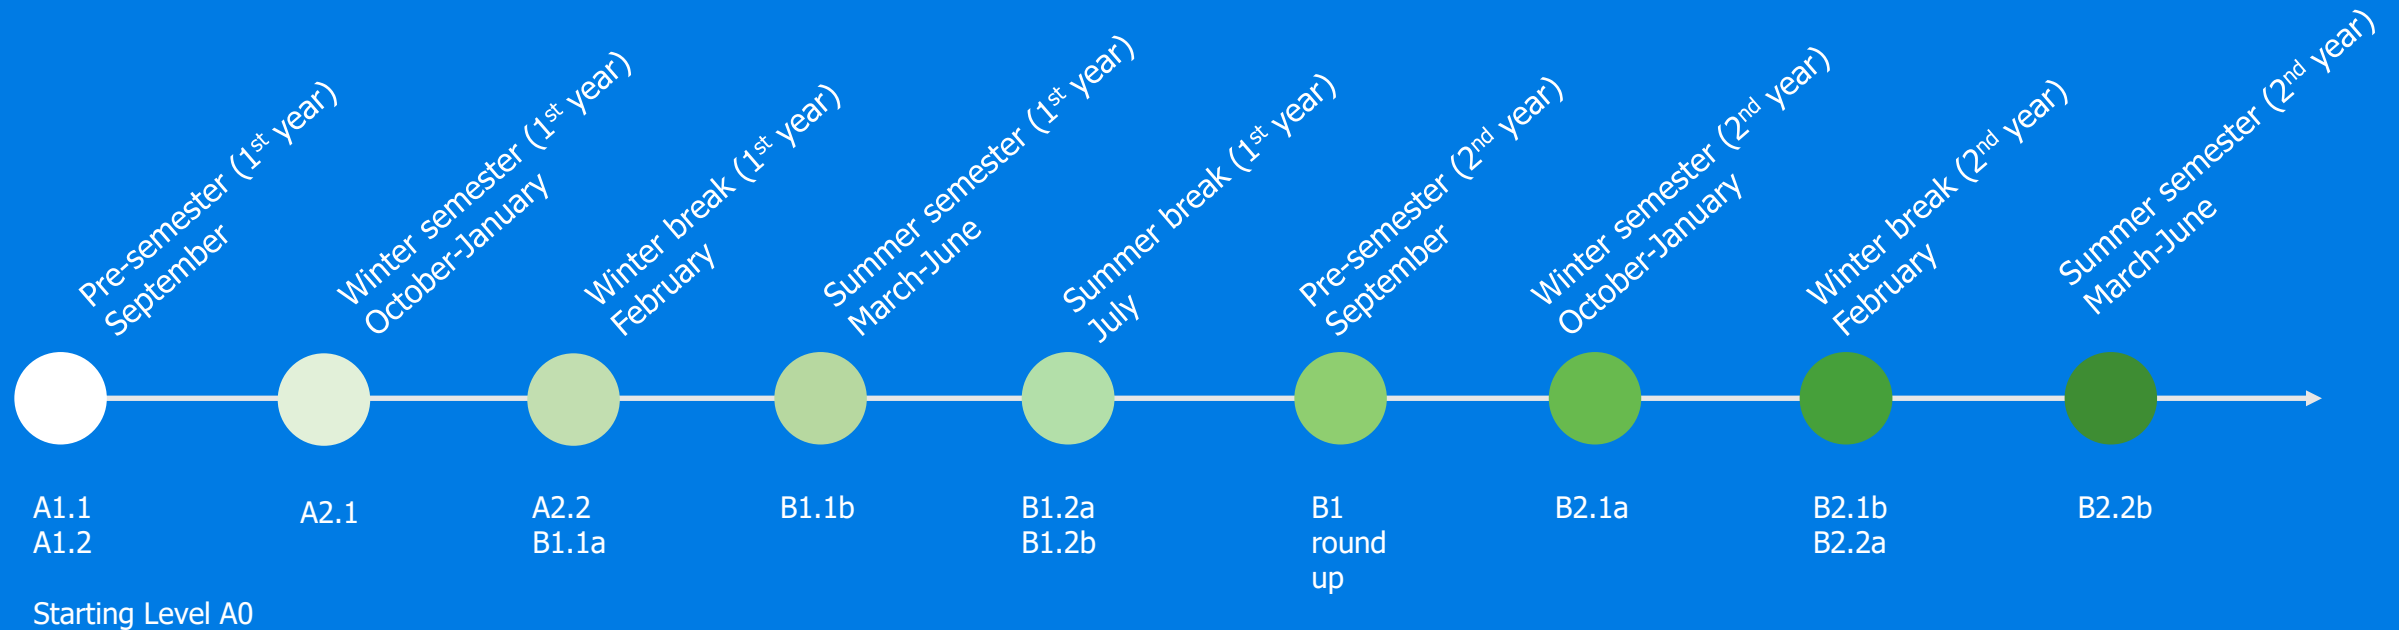

Language Learning Paths

Which steps will take me to my language goals for the German, Italian and English language?

- Path 1 – Starting level A0
- Path 2 – Starting level A1
- Path 3 – Starting level A2
- Path 4 – Starting level B1

Language Learning Paths

Path 1 - From A0 to B2 = total 430 h

Language Learning Paths

Path 2 - From A1 to B2 = total 410 h

Language Learning Paths

Path 3 - From A2 to B2 = total 310 h

Language Learning Paths

Path 4 - From B1 to B2 = total 140 h