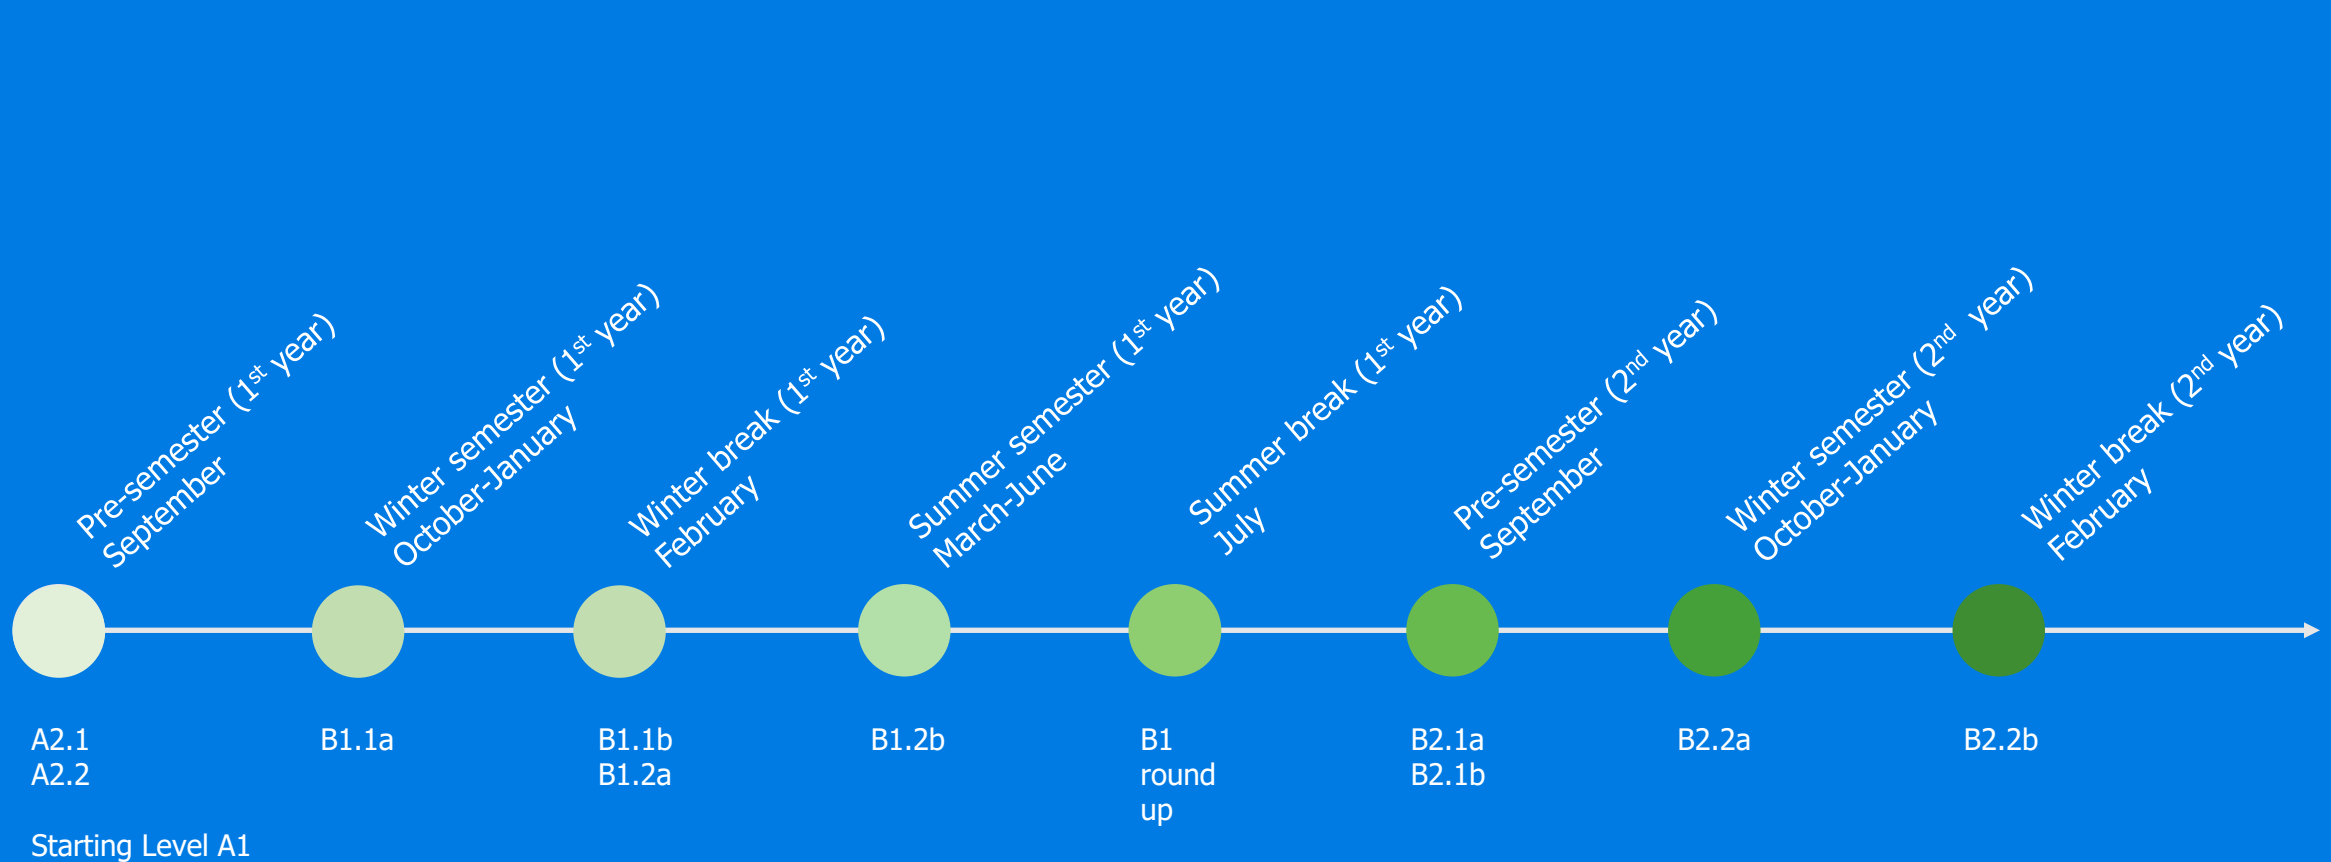

Language Learning Paths

Which steps will take me to my language goals for the German, Italian and English language?

- Path 1 – Starting level A0
- Path 2 – Starting level A1
- Path 3 – Starting level A2
- Path 4 – Starting level B1

Language Learning Paths

Path 1 - From A0 to B2 = total 430 h

Language Learning Paths

Path 2 - From A1 to B2 = total 410 h

Language Learning Paths

Path 3 - From A2 to B2 = total 310 h

Language Learning Paths

Path 4 - From B1 to B2 = total 140 h